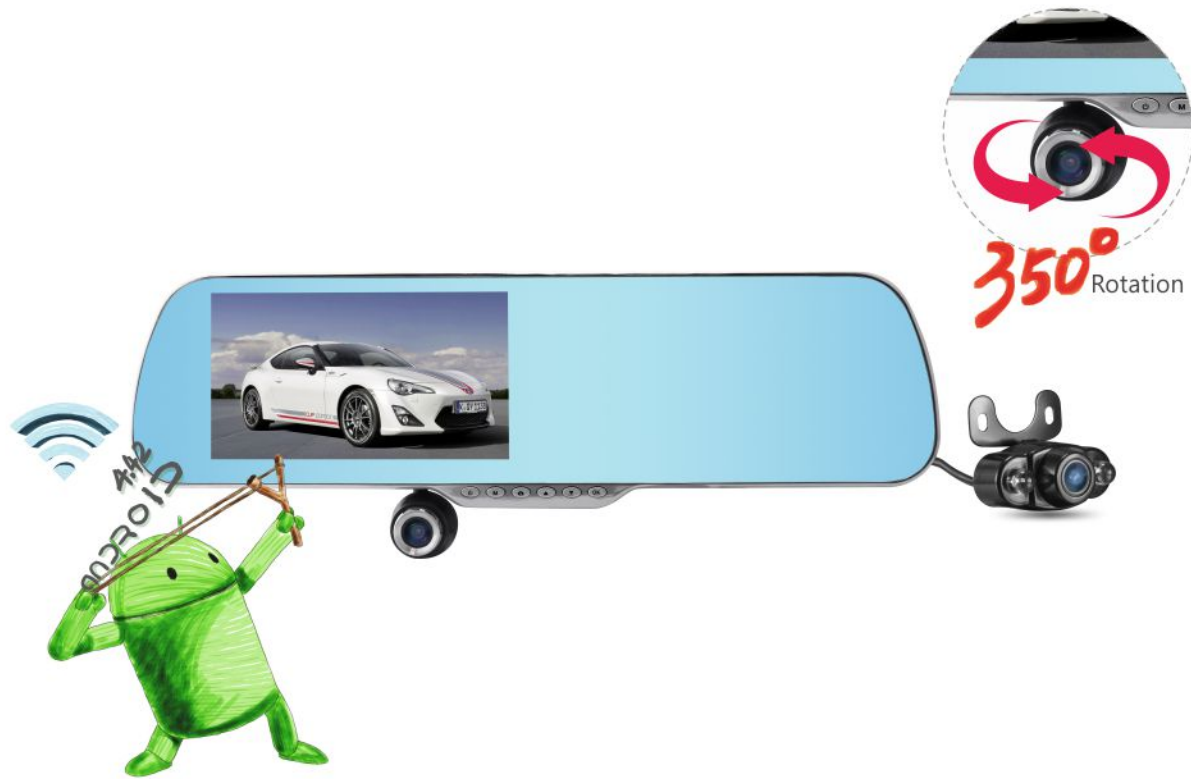

5500 Android4.4.2+ WiFi

CPU	Allwinner A23 (Dual core)
Sensor	1.3 Mega Pixels + 1.3 Mega Pixels
Video Resolution	1920x1080p/20~30fps+1280x720/30fps
Screen	5.0 inch TFT LCD, Touch Screen
Lens	140° Ultra Wide Angle, 350 degree rotation
Photo Format	JPEG
Photo Resolution	5M
Video Format	MP4 / H.264
Battery	1000mAh Lithium Battery
Interface	AV IN/TV OUT/USB
Operate System	Android4.0.4 System
Others	WiFi, FM, GPS Tracking and GPS Navigation Motion Detection, Loop Recording, G-Sensor